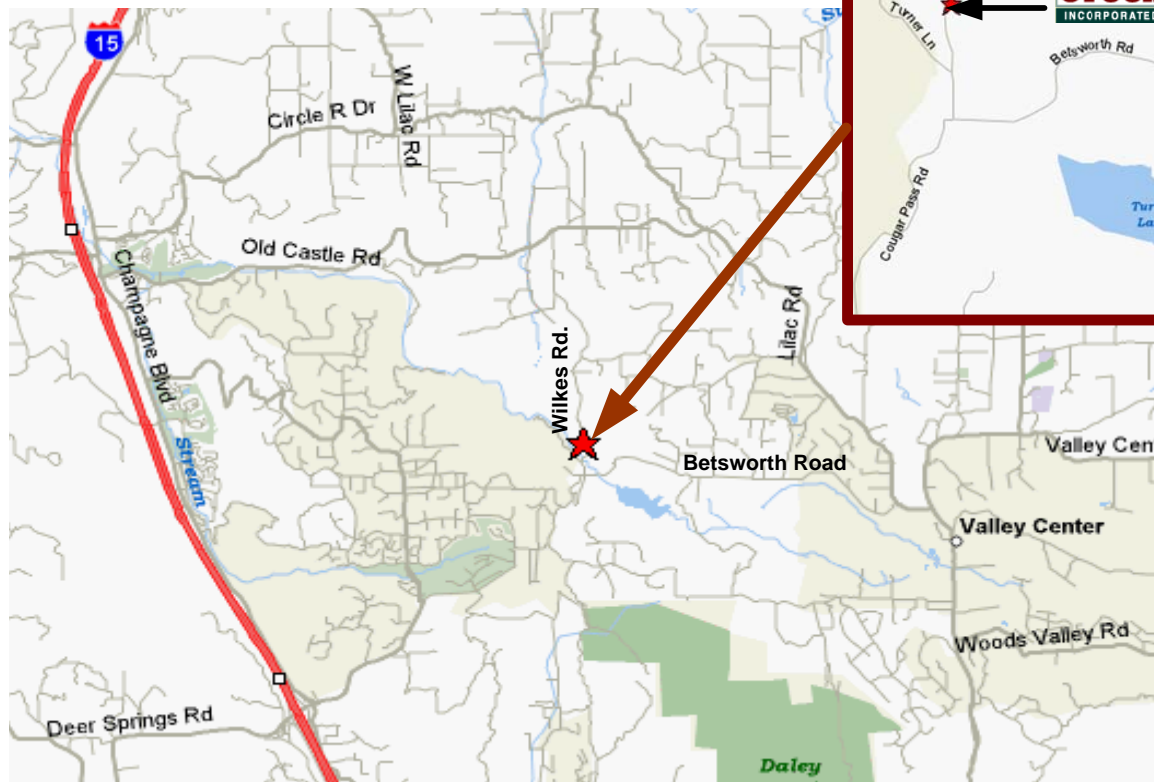

Moosa Creek Nursery

www.moosacreeknursery.com

760-749-3216

Map and Directions

Moosacreek Nursery
28435 Wilkes Road
Valley Center, Ca 92082

Directions from Highway 15

1. From Hwy 15, go east on Gopher Canyon Road (10 yards)
2. Turn Right (south) on Champagne Blvd. (100 yards)
3. Turn Left (east) on Old Castle Road and continue on as it changes names to Lilac Road (8.4 miles)
4. Turn Right on Betsworth Road to bottom of hill and go across creek (3.2 miles)
5. Turn right on Wilkes Road to 28435 (0.5 miles)
6. Turn right into our driveway

Directions from Valley Center

1. From Valley Center Road turn west on Lilac Road and go .5 miles.
2. Turn left on Betsworth Road to bottom of hill and go across creek (3.2 miles)
3. Turn right on Wilkes Road to 28435 (0.5 miles)
4. Turn right into our driveway